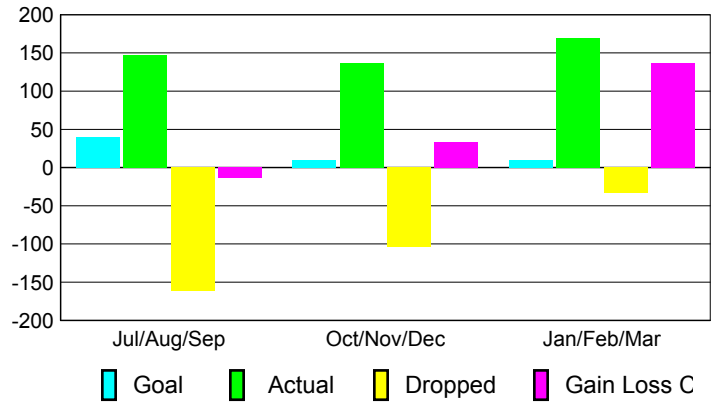

### YTD Status Quo Clubs 2009-2010

Status Quo Clubs Compared to Status Quo Members

## MEMBERSHIP

<b>Membership Results</b>
<b>2009-2010</b>

<b>Membership</b>
<b>2008-2009</b>

Month	Net Memb	Actual New	Actual Dropped	Gain/Loss of	Gain/Loss of
	Goal	Memb	Memb	Memb	Memb
Jul/Aug/Sep	40	147	-161	-14	-6
Oct/Nov/Dec	10	137	-104	33	78
Jan/Feb/Mar	10	170	-33	137	181
<b>Totals</b>	<b>60</b>	<b>454</b>	<b>-298</b>	<b>156</b>	<b>253</b>

### Membership Results 2009-2010

Goal, New, Dropped, Gain/Loss

### Comparison of Membership Gain/Loss

Current Year Compared to the Previous Year