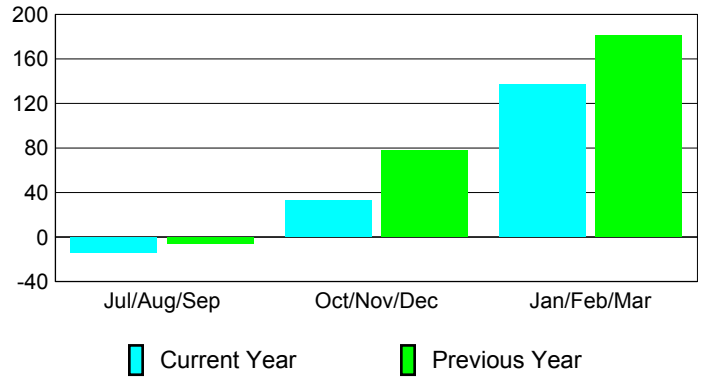

Comparison of Membership Gain/Loss

Current Year Compared to the Previous Year