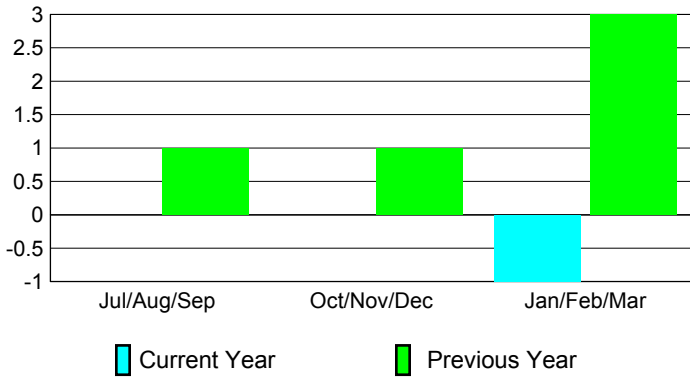

Comparison of Club Gain/Loss

Current Year Compared to the Previous Year